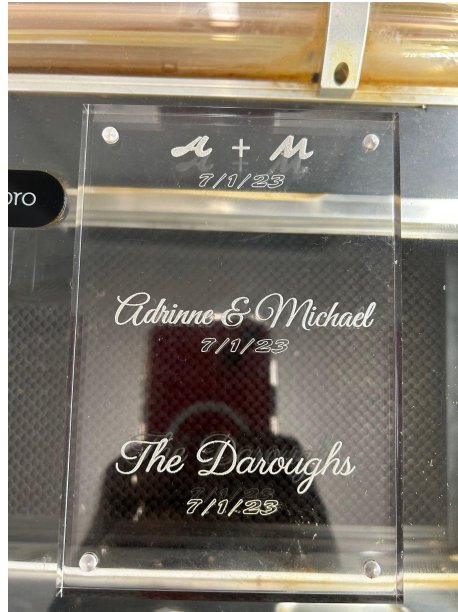

Crafter

QR Codes, Key Chains, Plaques & Thermos Bottles