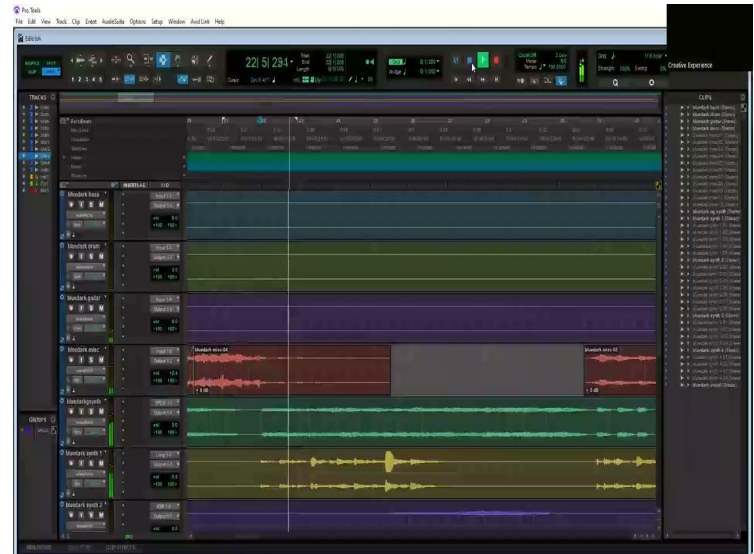

## Audio Software

Ableton Live 10 Intro

Adobe Audition CC

Audacity

FL Studio 20

Magix Music Maker

Pro Tools 12

Studio One 4