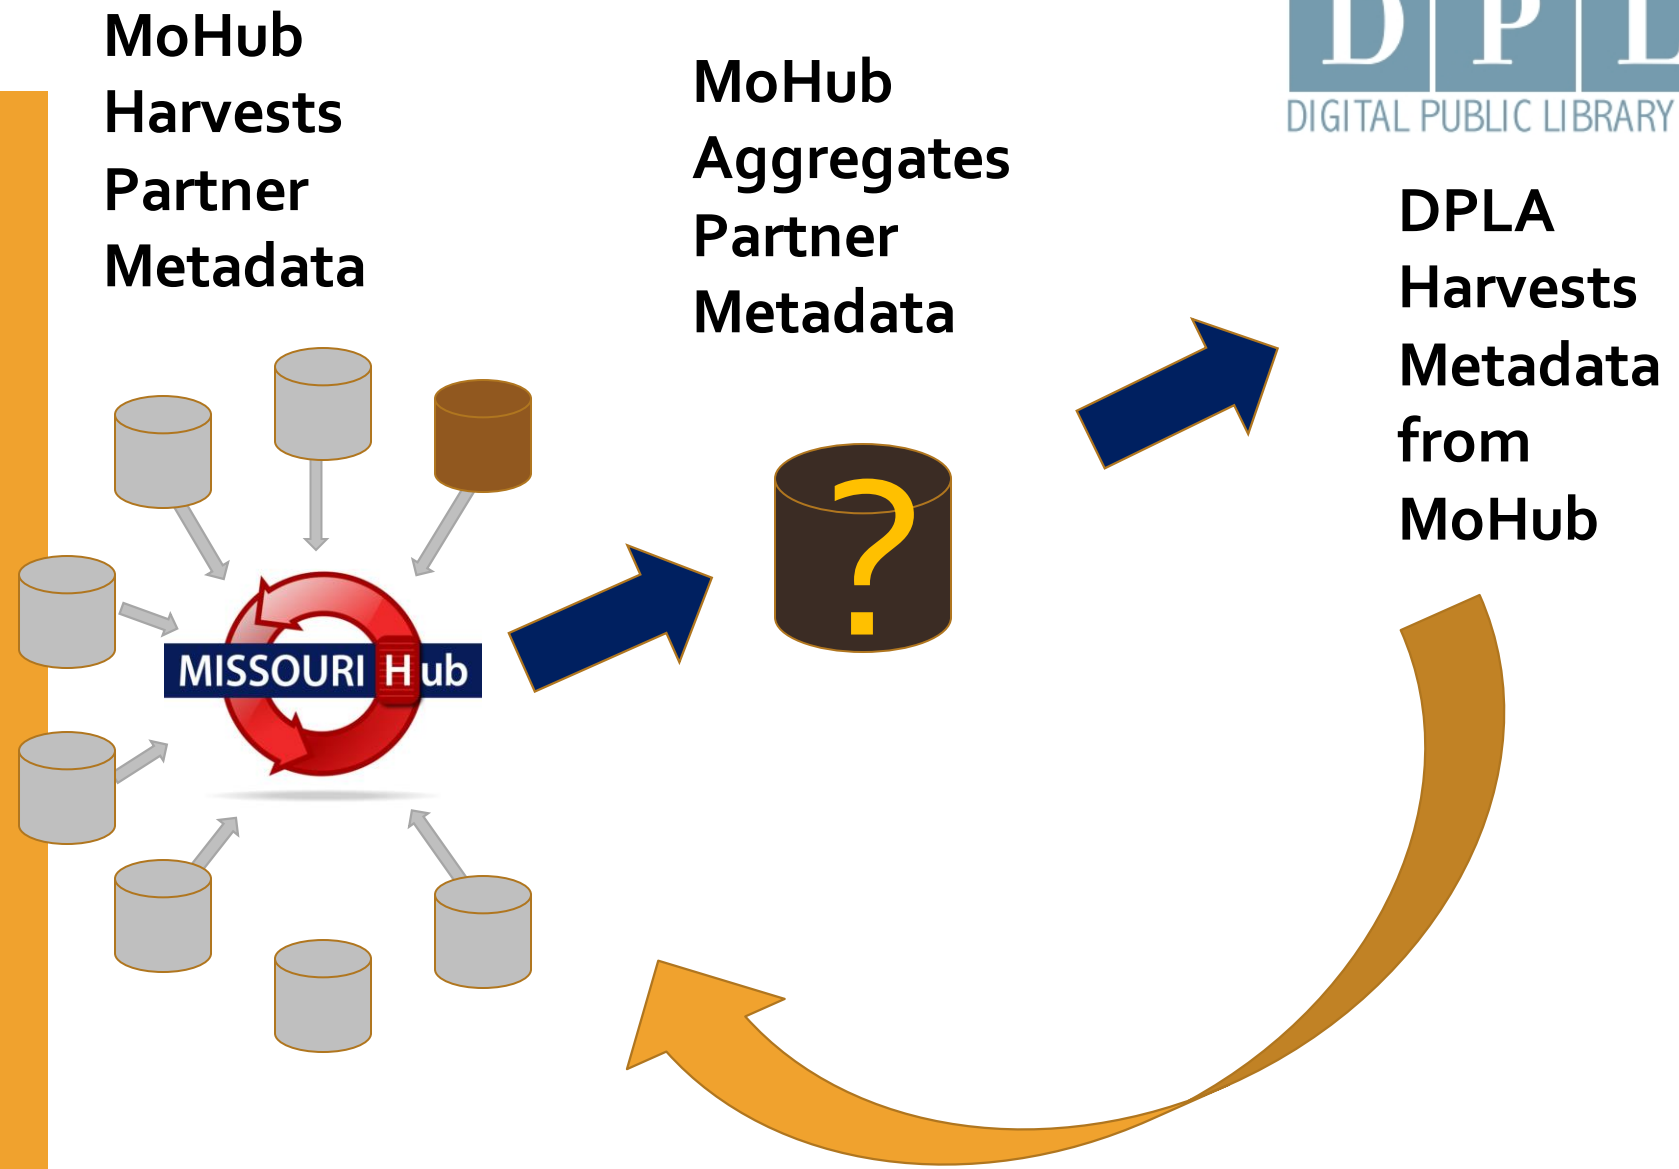

State-wide content platform

Hosts digitized primary sources

Supports new digitization projects via LSTA grants

Also provides links to material hosted on other libraries' repositories

ContentDM platform

Has a website and search portal

And Sharon!!

*Patricia Steens
in Dallas: Nov. - 1967
Juttle Derby - Here
never found till*

Dec 2018:

40% of
DPLA
staff is
laid off.

- MoHub Steering Committee chair launches conversations about a community of practice
- MoHub Technical Lead David Henry announces relocation to WI

The metadata ingest cycle

What did
2019 bring?

Finally,
an
ingest!

DPLA Member- ship – impact on MoHub

2017

- 169,360 online records from 11 partners
- Little contact with other hubs
- Limited statistics

2019

- 227,799 online records from 14 partners
- More contact with other hubs
- Better statistics

DPLA since “the troubles”

New feature: Topic browse

Browse by Topic

Highlights of collections from libraries, archives and museums across the United States, organized into easy-to-navigate topics.