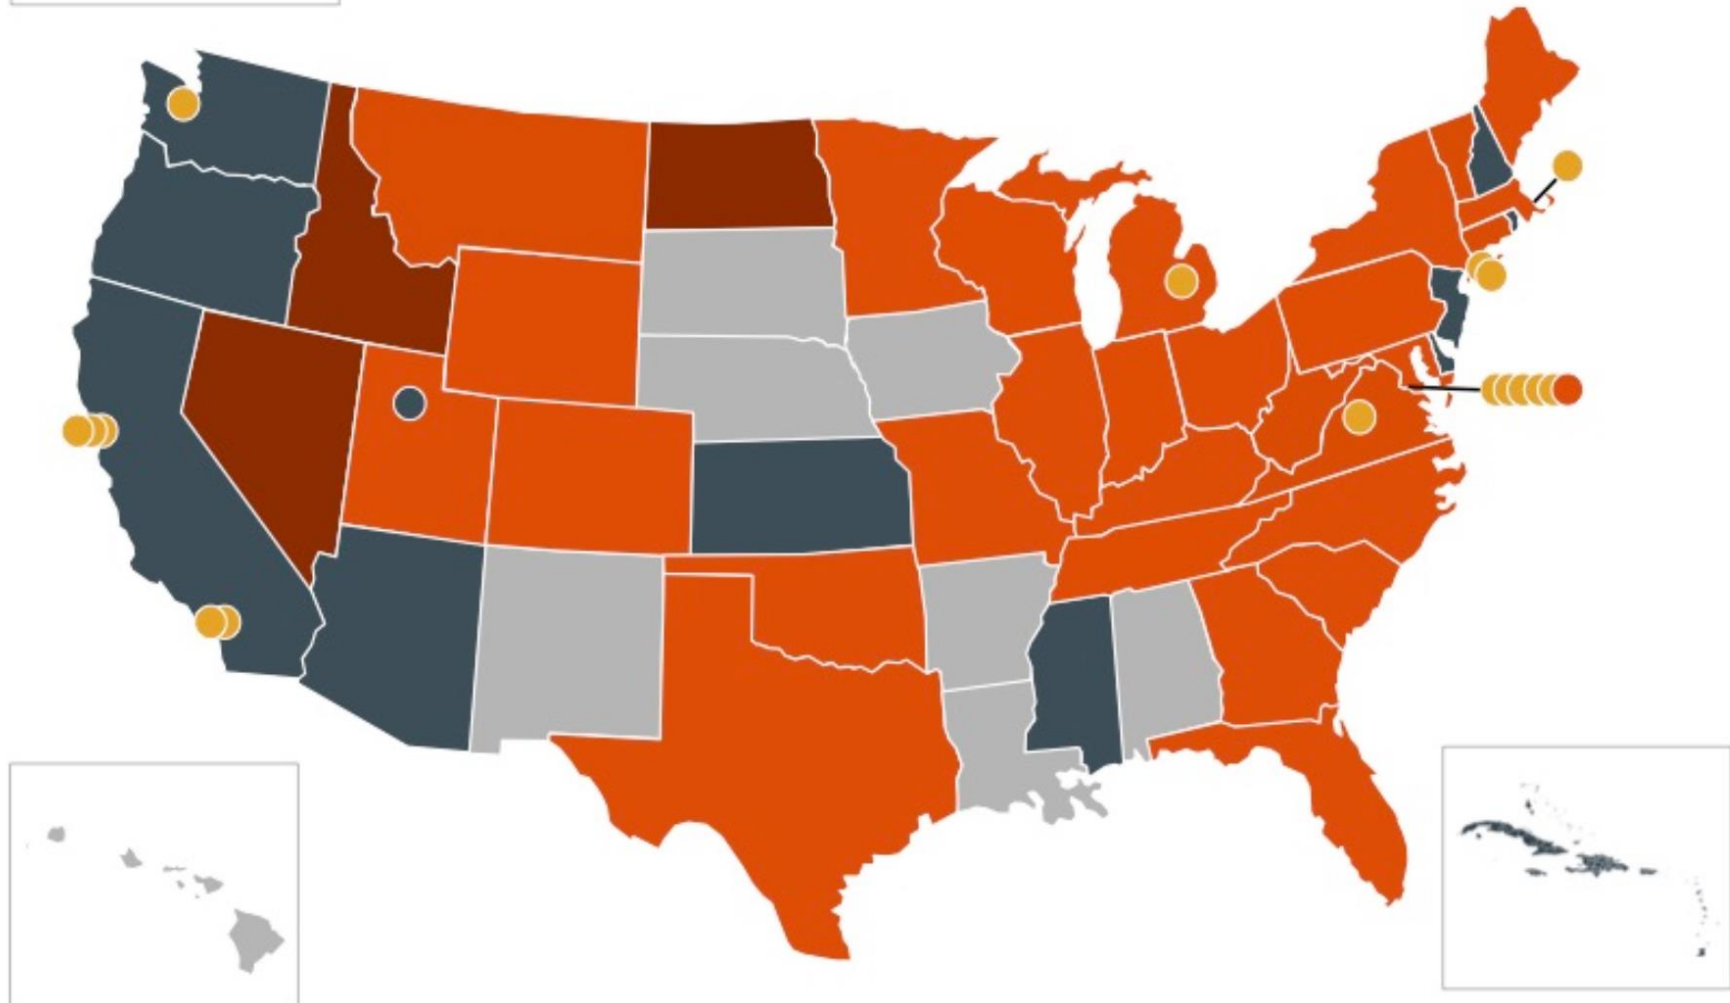

- 227,799 online records from 14 partners
- More contact with other hubs
- Better statistics

DPLA since “the troubles”

New feature: Topic browse

Browse by Topic

Highlights of collections from libraries, archives and museums across the United States, organized into easy-to-navigate topics.

This is a new feature designed to showcase content strengths in our collection. Look for new topics in the future!

American Civil War

Aviation

Baseball

Civil Rights Movement

Food

Immigration since 1840

Photography

Women in Science

More Hubs
continue
to join
DPLA

DPLA Hubs Locations

- Service Hubs
- Service Hub partner states
- Content Hubs
- Hubs in active development

What
does this
mean for
users of
dp.la ?

839 results for **ozarks**