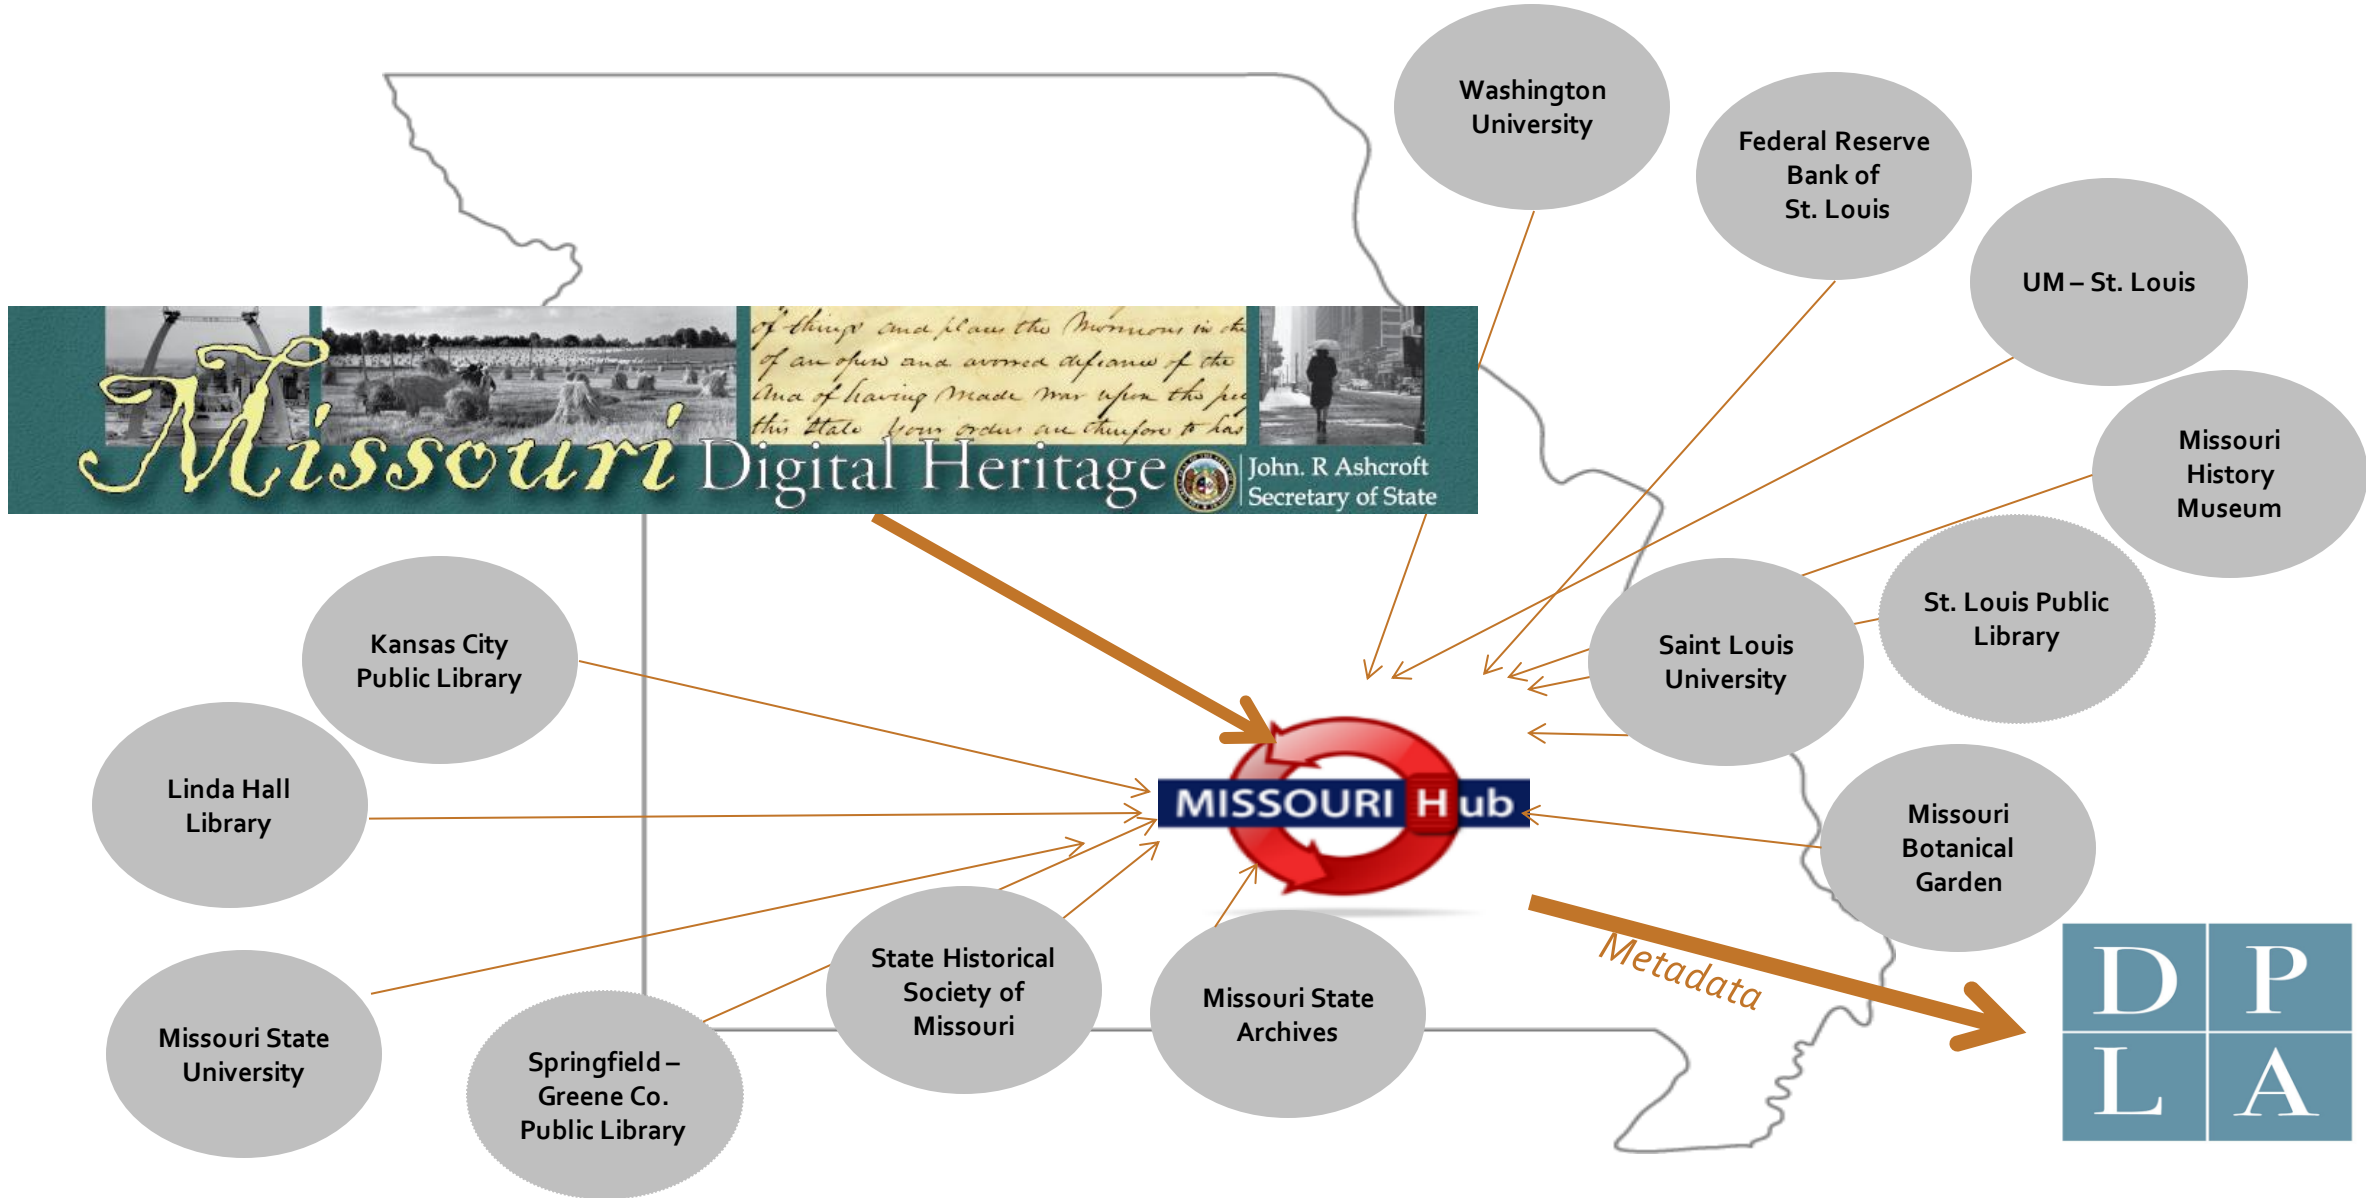

This brass tie clip features the Mutual of Omaha Company logo, and was presented to Marlin Perkins by the Mutual of Omaha Insurance Company. It is part of a matching set that includes cufflinks.

View Full Item in Missouri Historical Society

State-wide content platform

Hosts digitized primary sources

Supports new digitization projects via LSTA grants

Also provides links to material hosted on other libraries' repositories

ContentDM platform

Has a website and search portal

Aggregator of metadata

Onramp to DPLA; no hosting

Works with already digitized collections only

Provides links to material hosted on other libraries' repositories

Supports multiple platforms

No search portal; website is administrative only

And broke.

D P L A

Missouri Hub

MOBIUS
LINKING LIBRARIES

SLRLN Tech Expo - 2018

2018 Tech Expo

We're launching a membership model

I'm skeptical.