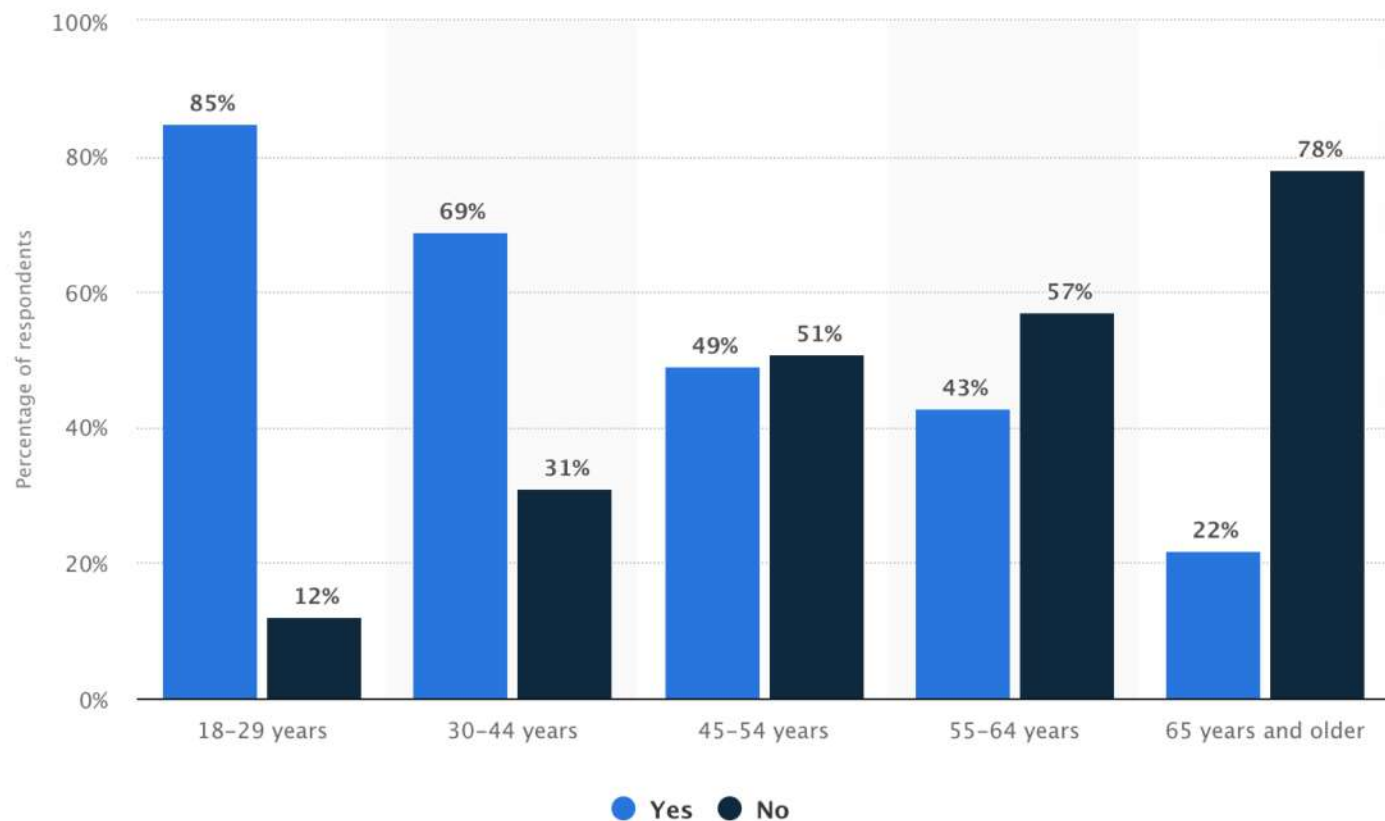

Dataset updated Jul 20, 2018

Dataset provided by

[Statista](#)

Time period covered

Jun 22, 2018 - Jun 24, 2018

Percentage of adults in the U.S. who had tried vaping or using electronic cigarettes as of 2018, by age